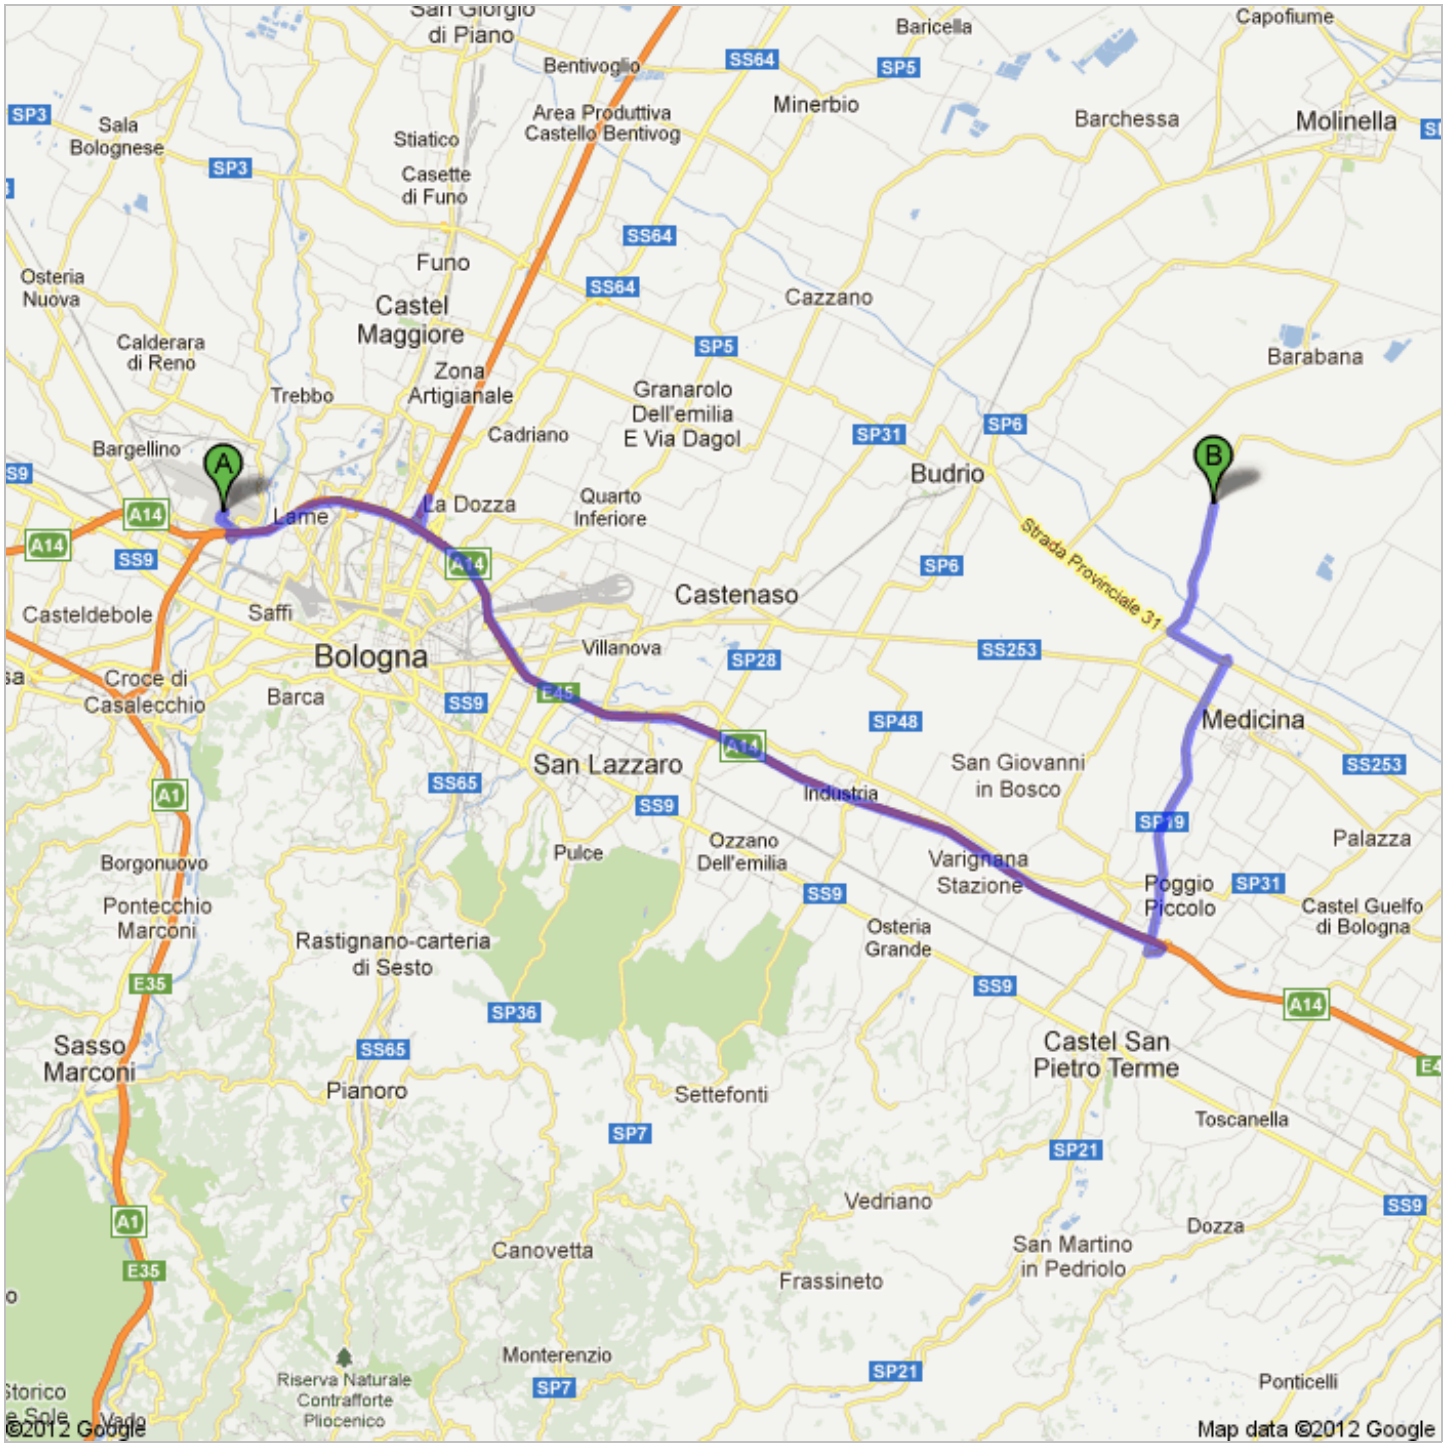

Directions to Via Fiorentina, 3780, Medicina BO
46.9 km – about 38 mins

Aeroporto Guglielmo Marconi, Via Del Triumvirato 84, 40132 Bologna

	1. Head west Go through 1 roundabout About 1 min	go 750 m total 750 m
	2. At the roundabout, take the 2nd exit onto Via del Triumvirato About 57 secs	go 350 m total 1.1 km
	3. At the roundabout, take the 1st exit onto the Tangenziale Nord Bologna ramp to Padova/Ancona/Tangenziale/San Lazzaro	go 270 m total 1.3 km
	4. Merge onto Tangenziale Nord Bologna About 4 mins	go 5.2 km total 6.5 km
	5. Take the A13 ramp on the left to Padova Partial toll road About 54 secs	go 700 m total 7.2 km
	6. Keep left at the fork to continue toward A13 Toll road	go 220 m total 7.4 km
	7. Keep left at the fork, follow signs for Milano/Firenze/Ancona and merge onto A13 Toll road	go 750 m total 8.2 km
	8. Keep right at the fork, follow signs for E45/A14/Ancona/Bologna/S.Lazzaro and merge onto A14/E45 Toll road About 13 mins	go 24.0 km total 32.2 km
	9. Take exit Castel S.Pietro toward Castel S.Pietro Terme Toll road	go 350 m total 32.6 km
	10. Keep left at the fork to continue toward Strada Provinciale 19 Toll road	go 270 m total 32.8 km
	11. Keep right at the fork, follow signs for Poggio Piccolo/Poggio Grande/Castel Guelfo/Medicina and merge onto Strada Provinciale 19 Partial toll road About 2 mins	go 1.5 km total 34.3 km
	12. Continue onto SP19 About 7 mins	go 6.7 km total 41.0 km
	13. Take the ramp to San Giovanni in P./Granarolo E./Budrio	go 550 m total 41.5 km
	14. Continue straight About 2 mins	go 1.6 km total 43.2 km
	15. At the roundabout, take the 1st exit About 5 mins	go 3.5 km total 46.6 km
	16. Continue straight onto Via Fiorentina Destination will be on the right	go 280 m total 46.9 km