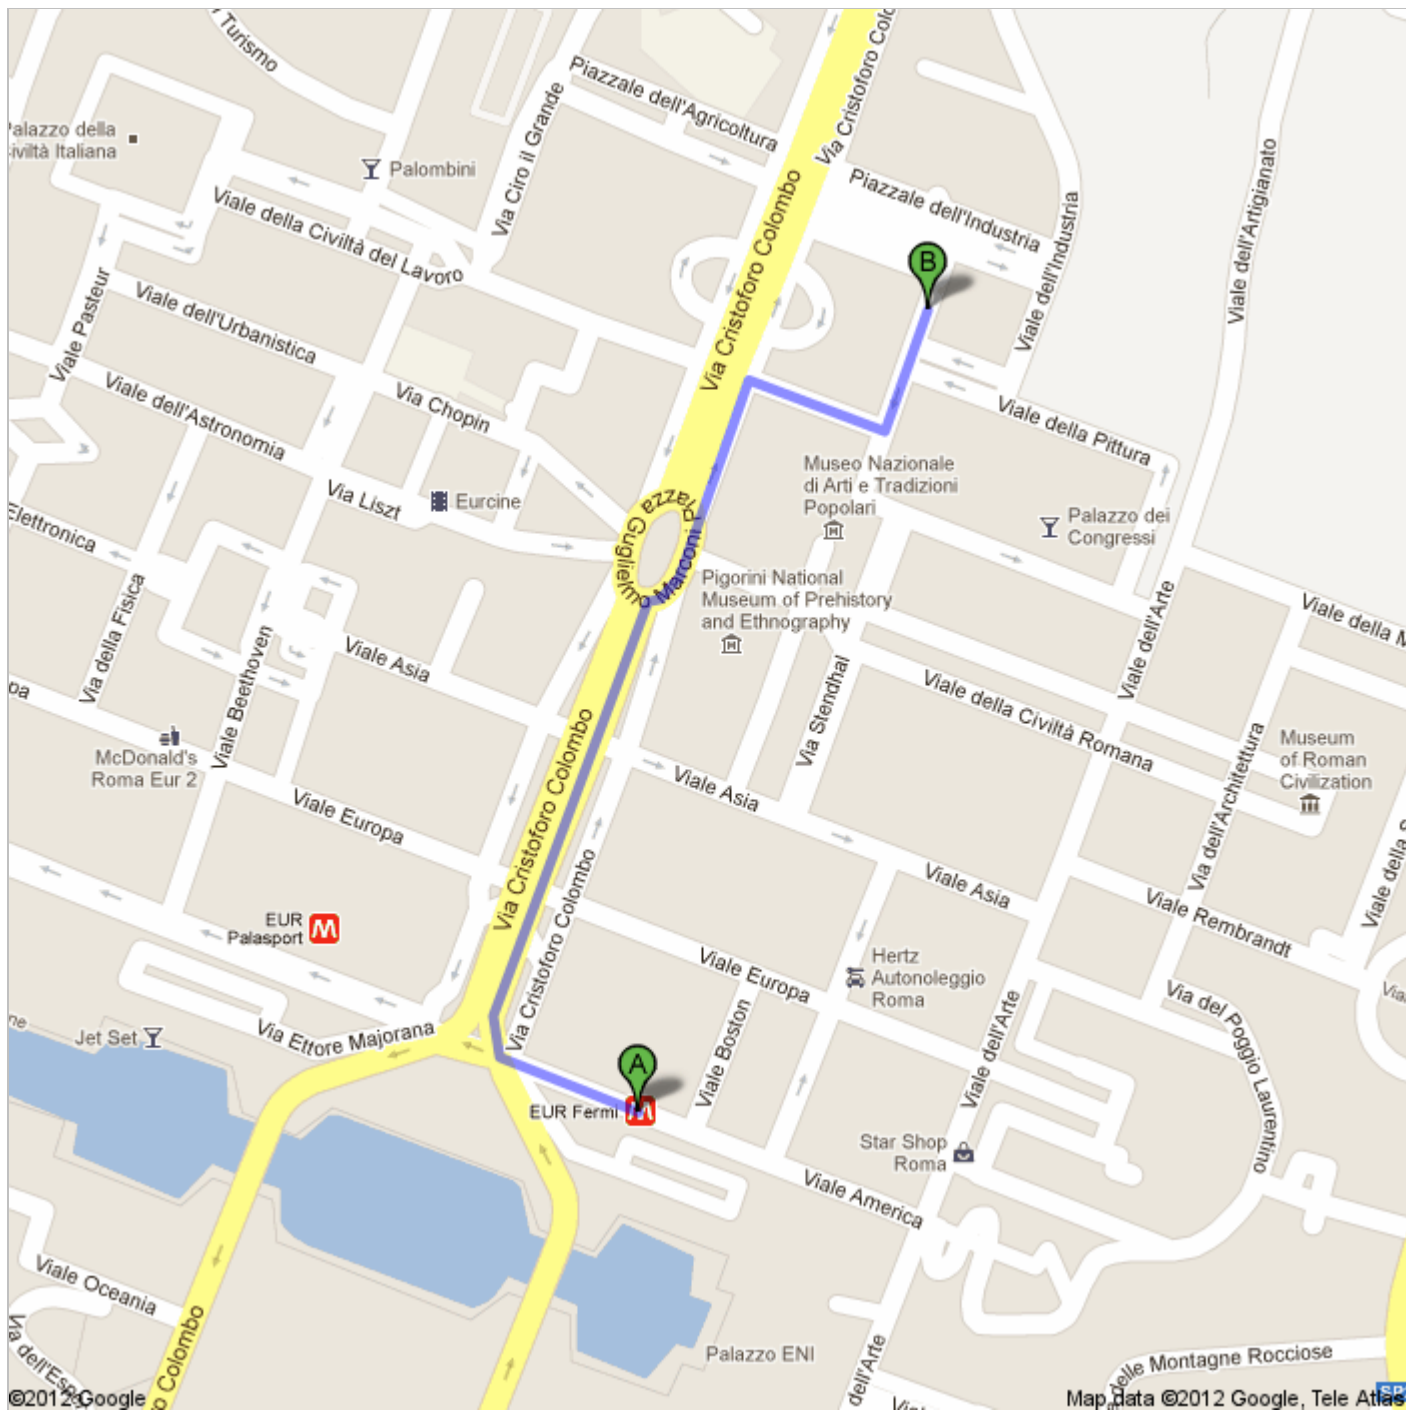

Directions to Piazza John Fitzgerald Kennedy, 20, 00144 Roma, Italy
1.0 km – about 12 mins

Walking directions are in beta.
Use caution – This route may be missing sidewalks or pedestrian paths.

 **EUR Fermi**
EUR Fermi

1. Head **west** on **Viale America** toward **Via Cristoforo Colombo** go 130 m
total 130 m
About 1 min

 2. Turn right onto **Via Cristoforo Colombo** go 650 m
total 800 m
Go through 1 roundabout
About 8 mins

 3. Turn right onto **Viale della Civiltà del Lavoro** go 130 m
total 900 m
About 2 mins

 4. Turn left onto **Piazza John Fitzgerald Kennedy** go 110 m
total 1.0 km
Destination will be on the left
About 1 min

 **Piazza John Fitzgerald Kennedy, 20, 00144 Roma, Italy**

These directions are for planning purposes only. You may find that construction projects, traffic, weather, or other events may cause conditions to differ from the map results, and you should plan your route accordingly. You must obey all signs or notices regarding your route.